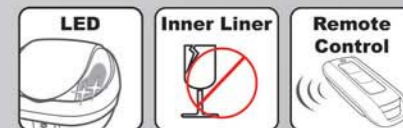

Offering customization of the highest degrees, this compact topcase allows you to match any colour with over 20 different topcase cover panels to choose from, and 3 LED covers. Feel free to go wild.

OPTIONS

STANDARD COLOURS

TECH INFO

V28

Technology 	Push 	Waterproof 	Volume 28lt
Size 	Max Load 10kg	Capacity 	

TECH INFO

S48

Volume 48lt	Waterproof 	Push 	Technology
Capacity 	Max Load 10kg	Size 	

Sometimes a rider likes it big – but not that big. At 48 litres, with customization available, this topcase would fit 2 full face helmets.

OPTIONS

STANDARD COLOURS

V28

FUSION
COOCASE

always special

S48

ASTRA
COOCASE

always special