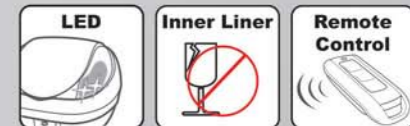

TECH INFO V50

TECH INFO V36

COOCASE

Fitting two open face helmets, a raincoat & gloves with ease, the V36 is a bigger version of the V28, offering freedom of customization to the rider.

OPTIONS

STANDARD COLOURS